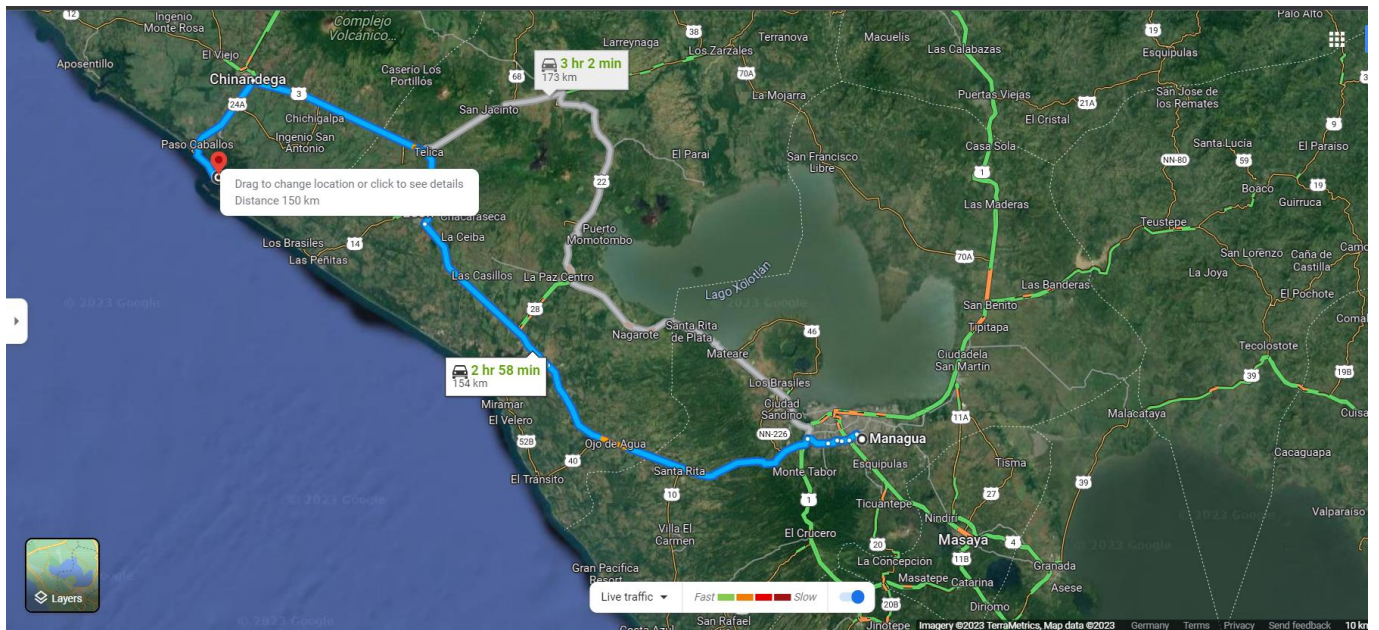

日期 5.2 时间 1000 坐标 12.486537661573614, -87.16988254732152

The above encryption was pulled from the LA Encryption Report dated 4/26. Language detection: Chinese Simplified

DATE: MAY 2

TIME: 1000

COORDINATE: 12.486537661573614, -87.16988254732152

After plugging in the coordinates to Google Earth I was able to ascertain the location as

Puma Energy Terminal Maritima Corinto

<https://pumaenergy.com/en/howeare/whereweoperate/detailspage>

The exact coordinates place the location in the terminal: (Red pin drop)

See next page for satellite imagery of location and driving directions from Managua, Nicaragua

(Satellite imagery)

(Driving Directions from Managua to Puma Energy Terminal)